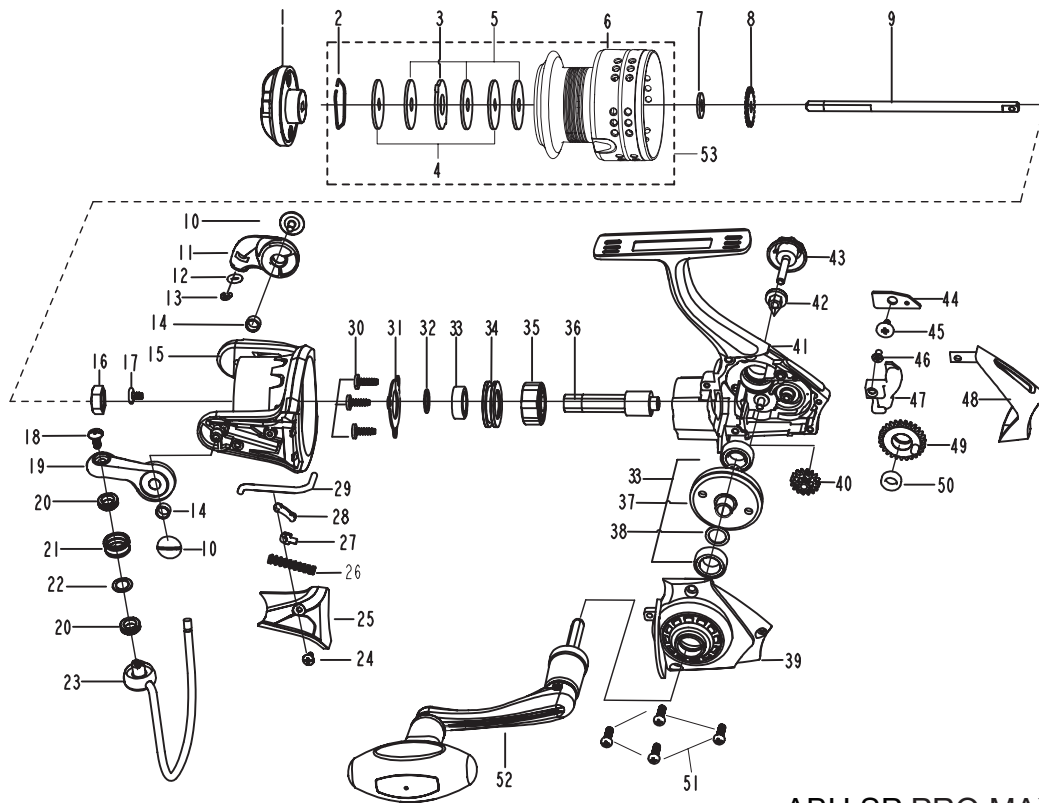

Abu Garcia® PRO-MAX 60

ABU SP PRO MAX60 00

Abu Garcia® PARTS LIST OF PRO MAX60

ITEM#	DESCRIPTION	PRO MAX60	ITEM#	DESCRIPTION	PRO MAX60
1	Drag Knob Assembly	1411800	28	Trip Linkage	1252713
2	Retainer Ring	1085295	29	Bail Trip Lever	1288117
3	Eared Washer	1131685	30	Screw	1126451
4	Key Washer	1108878	31	Bearing Retainer	1126352
5	Washer	1131686	32	Washer	1131729
6	Spool	1411801	33	Bearing 8*14*4	1108910
7	Washer (T=0.5)	1178954	34	Bearing Holder	1257344
8	Click Gear	1108886	35	Clutch Assembly	1257345
9	Main Shaft	1131720	36	Pinion	1288118
10	Bail Arm Screw	1381379	37	Drive Gear	1288119
11	Bail Holder	1411802	38	Washer	1257352
12	O-Ring	1252708	39	Body Cover	1411806
13	E-Clip	1252707	40	Reduction Gear	1224016
14	Bushing	1188283	41	Body	1411807
15	Rotor	1411803	42	Washer	1092781
16	Rotor Nut	1257336	43	Handle Cap	1411189
17	Nut Set Screw	1131700	44	Slider Retainer	1126453
18	Bail Arm Screw	1381382	45	Screw	1131738
19	Bail Arm	1411804	46	Slider Screw	1085341
20	Ball Bearing	1112125	47	Slider	1131735
21	Line Roller	1141495	48	Rear Cover	1411808
22	Washer	1110165	49	Oscillation Gear	1131736
23	Bail Assembly	1411793	50	Ball Bearing	1112125
24	Screw	1381385	51	Screw	1381391
25	Rotor Cover	1411805	52	Handle Assembly	1411809
26	Trip Spring	1257340	53	Spool Assembly	1411810
27	Trip Bushing	1126272			